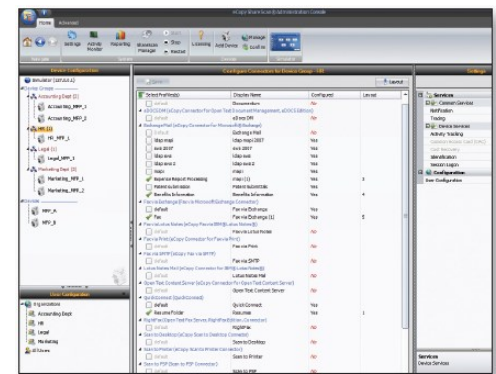

Features and benefits (cont.)

- Industry-leading mail and file system integration** - Just because folder structures, address books, user permissions are always changing doesn't mean, IT should have to always make changes. Dynamic integration with address books, directories and file systems eliminates help desk inquiries and routine manual synchronization, required by lesser solutions.
- Greater IT efficiency** - With device and user-group profiles management, ShareScan Elements accelerates deployment and simplifies moves, additions and changes. There's just one system to learn - which scales to support all your MFP models.
- 360° enterprise monitoring and reporting** - Generate reports that track usage, demonstrate adoption and quantify your ROI. Benchmark system use against performance metrics. Spot trends quickly and print or export reports for management review. Capture a complete audit trail with a copy of every document scanned. You can even create custom audit-trail reports by date, device, user, connector and job status.

Device compatibility

ShareScan Elements is available on select MFPs and scanners, and includes server software for document processing and integration to back-end networks and systems. Please contact us for the latest supported platforms for ShareScan Elements

MFP configurations

A software client for select MFPs enables eCopy ShareScan to be accessed from the MFP's touch screen and server software.

A simple interface enables users to quickly scan and send documents to their destination - right from the copier (touch screen user interface varies by device).